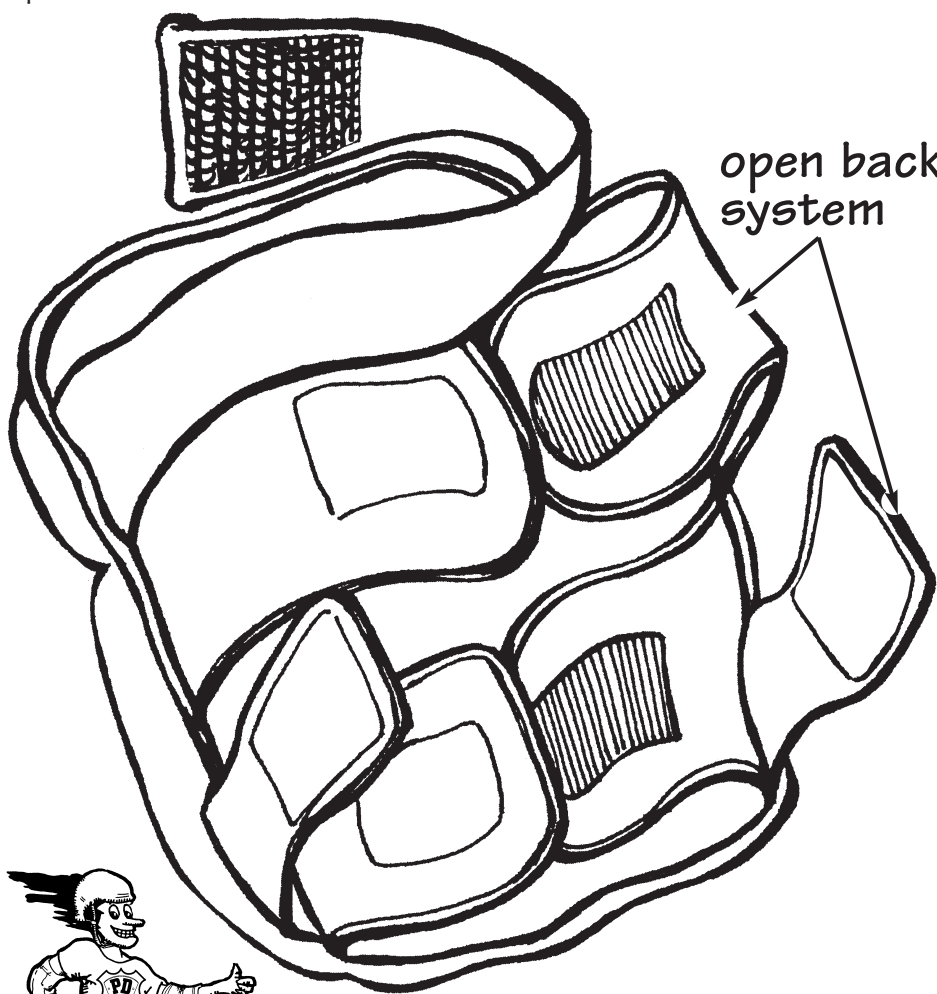

PRO-DESIGNED, INC.

"World's Best Knee and Elbow Pads"

P.O. Box 925213 • Houston, Texas • 77292
Phone (713) 957-0341 • Fax (713) 683-6710
www.prodesigned.com

Open Back System • This custom system can be added to these Pro-Designed, Inc., pad products: Super Singles, 1 1/3 Capped, Double Capped, Recreational, Q, & Mini Ramp Knee Pads, including pads also customized with the **Buckle System**.

The **Open Back System** is a custom addition to pad products requiring that customers measure thigh and calf circumferences and provide these dimensions when placing an order. Customers should allow extra time for production required by manufacture of pads with the **Open Back System**. For further information about ordering this customization, please call 713-957-0341.

Due to the Nature of the Intended Use of PRO DESIGNED, INC. Products NO WARRANTY IS EXPRESSED OR IMPLIED.

PRICING:
\$27/pair for Mini Ramps, Qs and Recreational Kneepads
\$29/pair for Super Singles, 1 1/3 Capped and Double Capped Kneepads

Open Back System