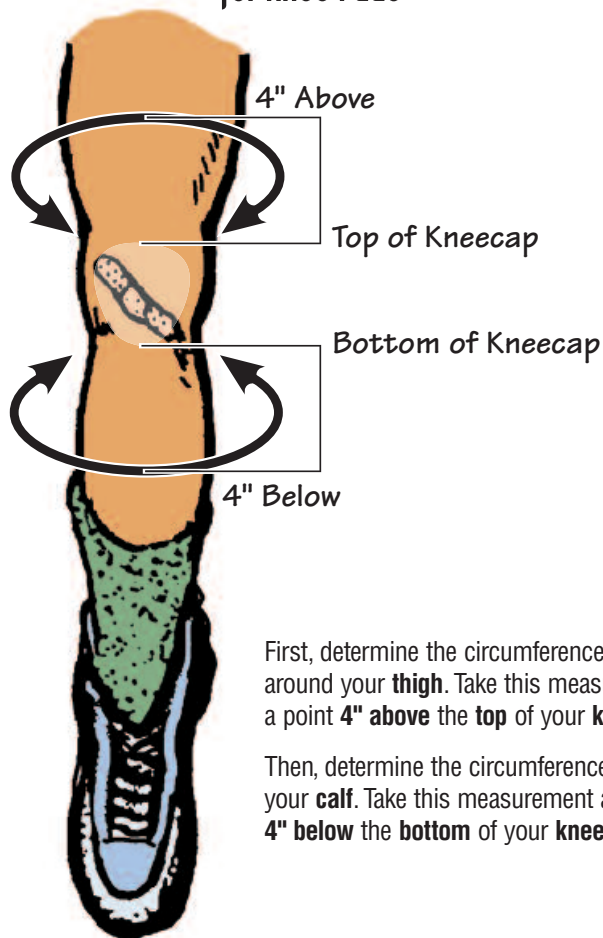

MAROON

NAVY

ORANGE

RED

Taking Custom Measurements for Knee Pads

First, determine the circumference completely around your **thigh**. Take this measurement at a point **4" above** the **top** of your **kneecap**.

Then, determine the circumference around your **calf**. Take this measurement at a point **4" below** the **bottom** of your **kneecap**.

... or for Elbow Pads

First, determine the circumference completely around your **bicep**. Take this measurement at a point **4" above** the **tip** of your **elbow**.

Then, determine the circumference around your **forearm**. Take this measurement at a point **4" below** the **tip** of your **elbow**.