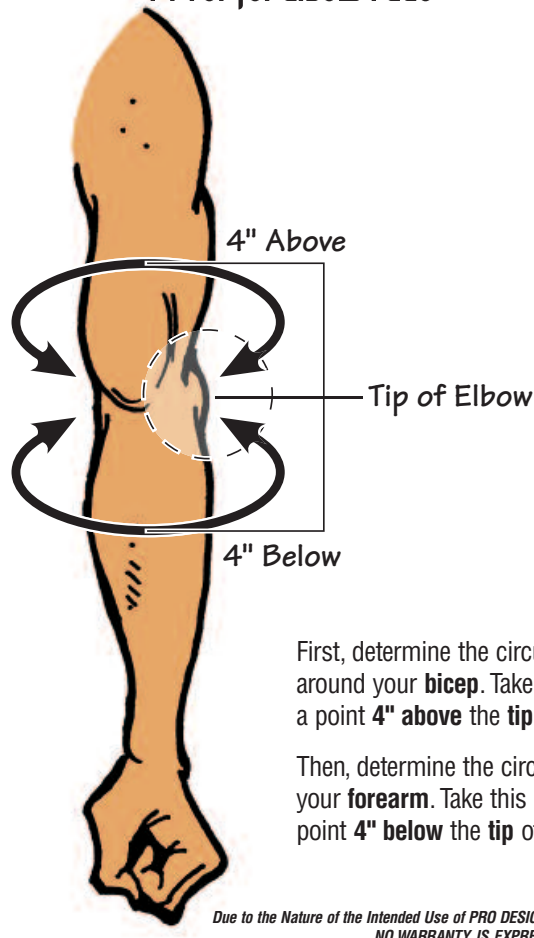

MAROON

NAVY

ORANGE

RED

Taking Custom Measurements for Knee Pads

First, determine the circumference completely around your **thigh**. Take this measurement at a point **4" above** the **top** of your **kneecap**.

Then, determine the circumference around your **calf**. Take this measurement at a point **4" below** the **bottom** of your **kneecap**.

... or for Elbow Pads

First, determine the circumference completely around your **bicep**. Take this measurement at a point **4" above** the **tip** of your **elbow**.

Then, determine the circumference around your **forearm**. Take this measurement at a point **4" below** the **tip** of your **elbow**.